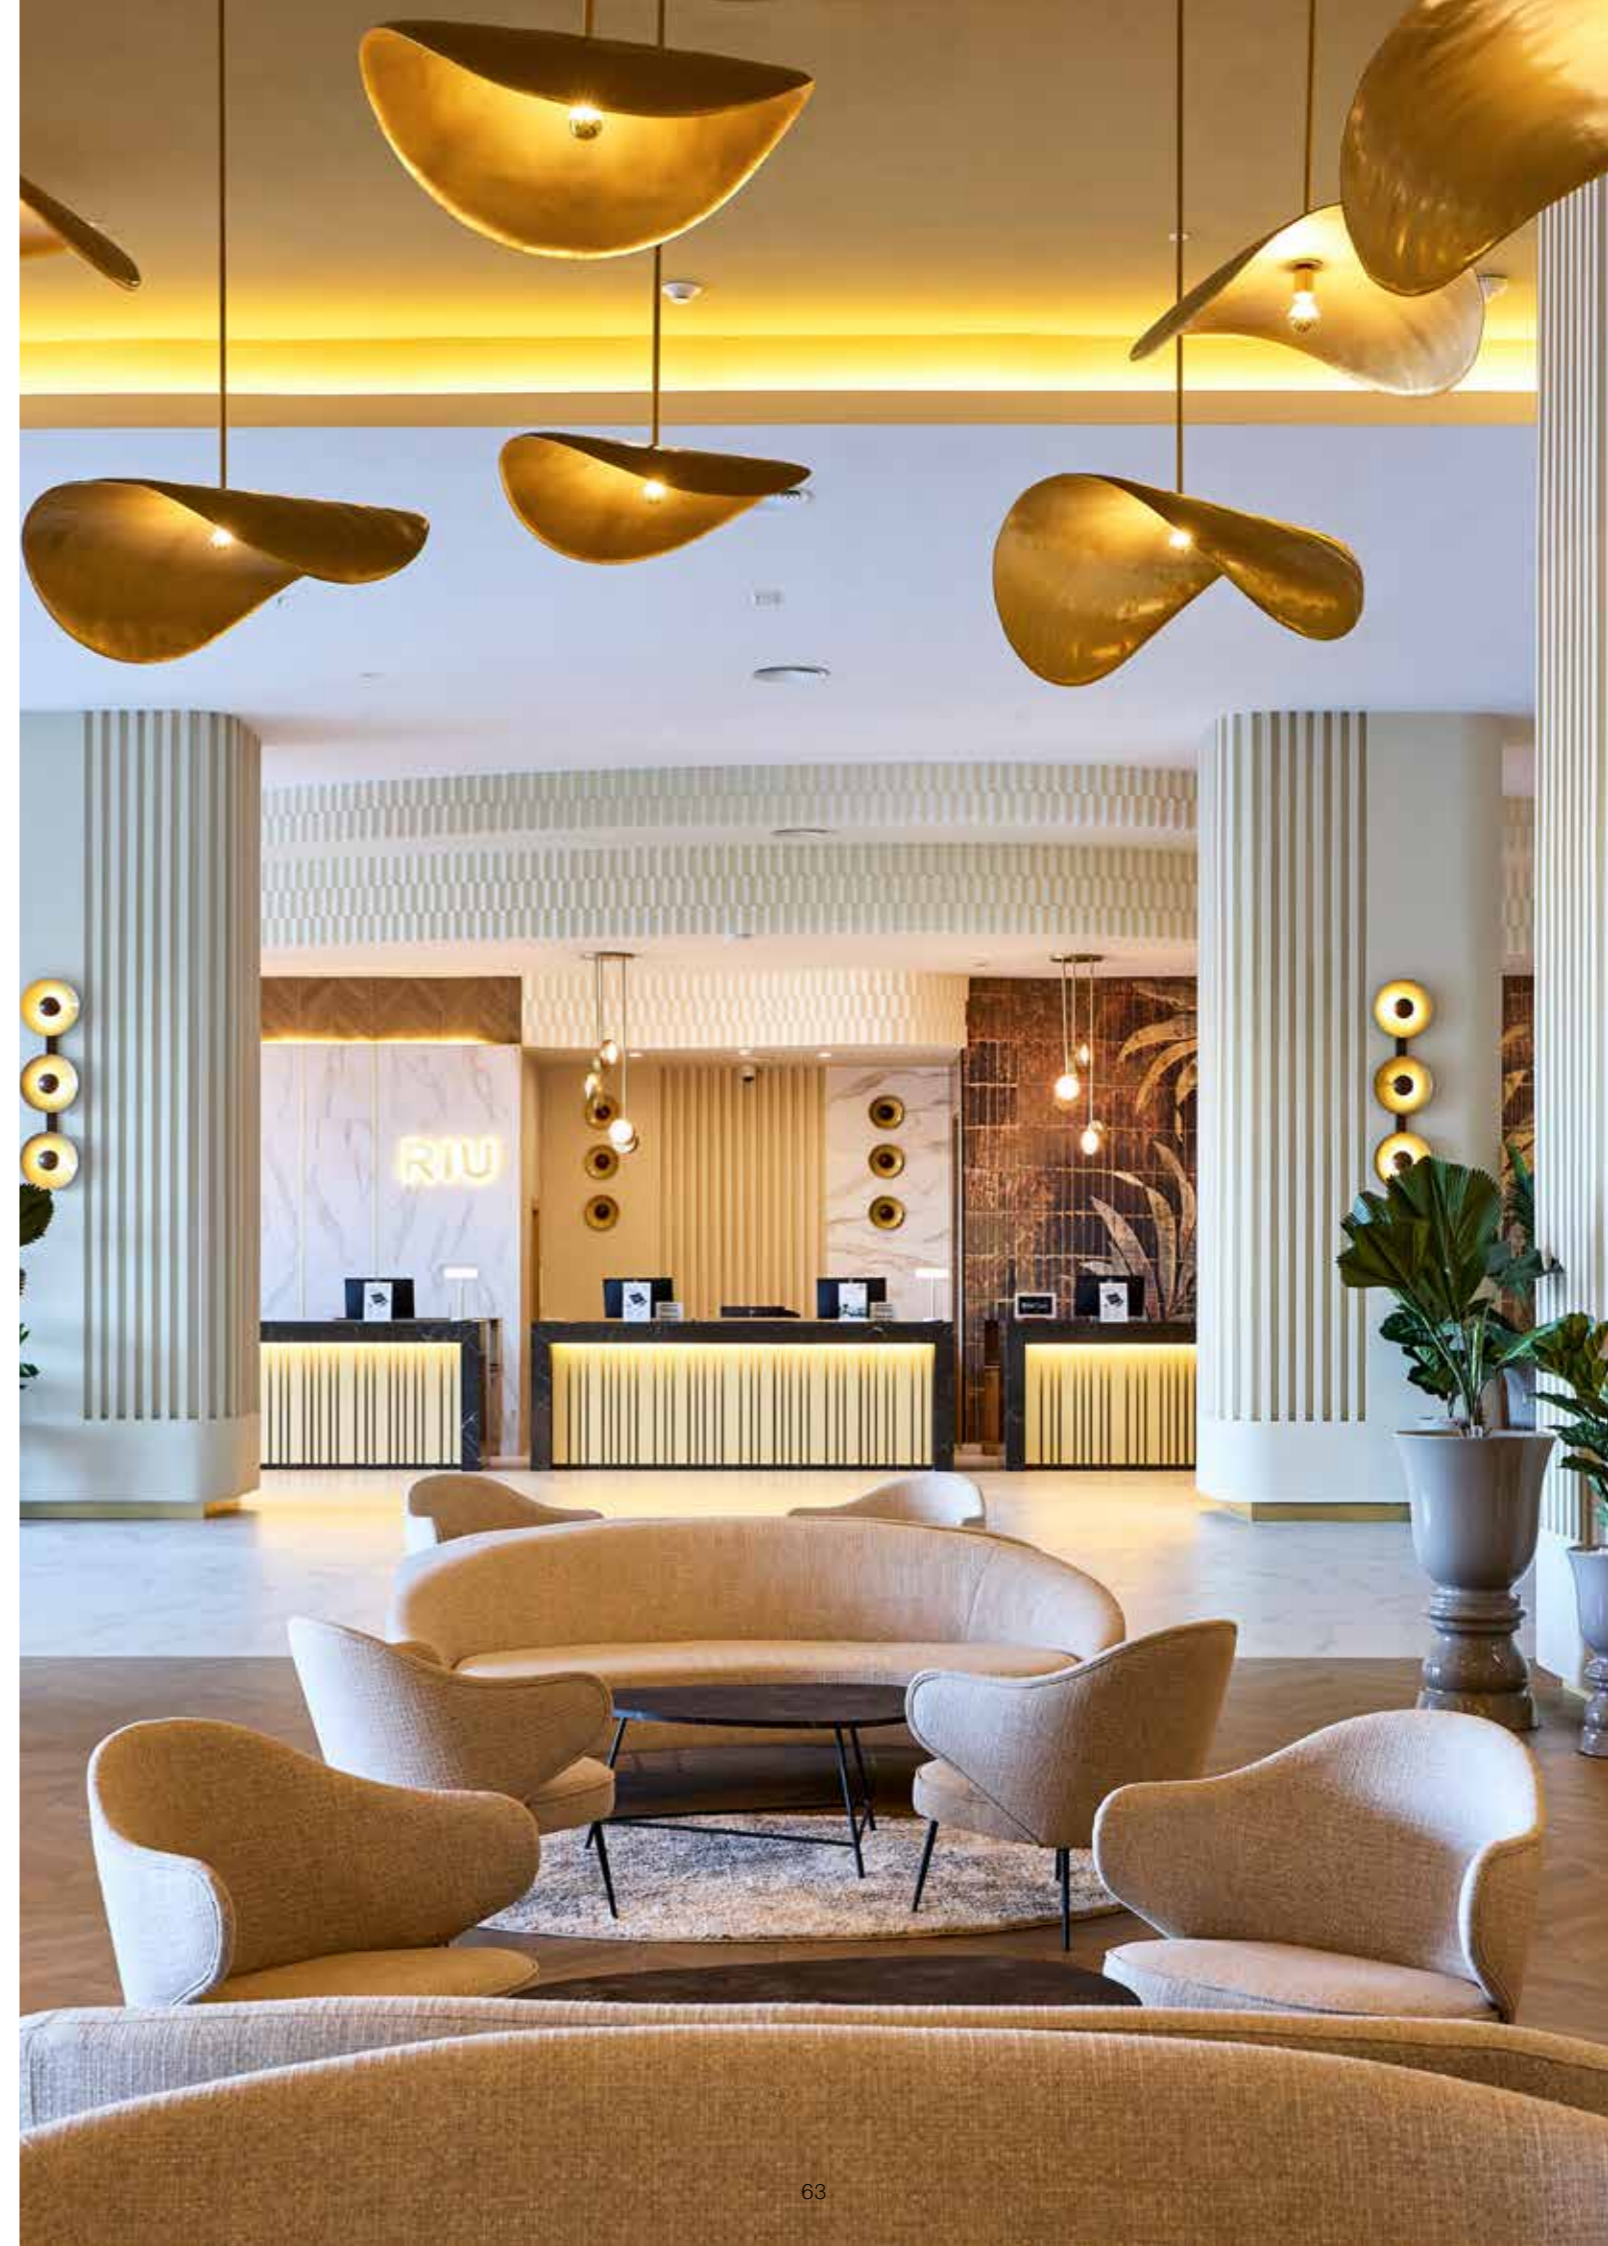

Creating inspiring spaces

1. VERGANA iluminación. - 2. CIRCUS butaca. alpine C101 - 3. OLIVIA butaca. boogie C05 beige
4. PORCELÁNICO. negro - 5. BUKI. cerámica - 6. PEONZA auxiliar. porcelánico negro / metal negro
7. GRETTA butaca. miami C33 / aniline tabaco - 8. SCISSORS maletero. metal negro / cuero camel